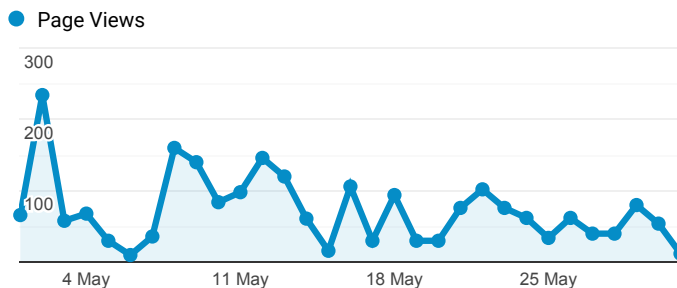

5.53
Avg for View: 6.06 (-8.84%)

Average duration per visit

00:02:31
Avg for View: 00:02:13 (13.28%)

Top downloads

Event Action	Users
May 2020 lockdown version web only	43
08 May web only version	20
22 May 2020 web only	14
15 May 2020 web only	13
Village Venture 08 May 2020 lockdown online edition	10
March 2020	9
April 2020	8
Village Venture 28 May 2020 web only	6
Village Venture 01 May 2020 lockdown online edition	5
Sid Rowett	4

Daily page views

Daily users