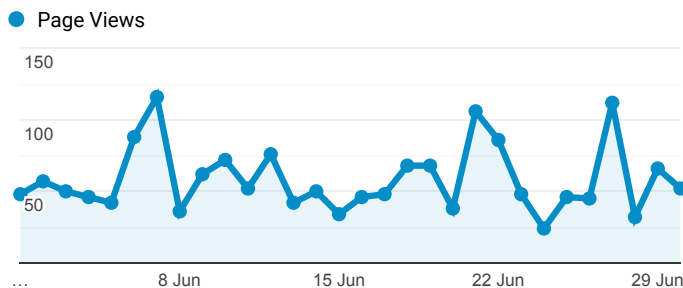

6.06
Avg for View: 6.18 (-2.06%)

Average duration per visit

00:02:30
Avg for View: 00:02:23 (4.79%)

Top downloads

Event Action	Users
12 June web only	21
5 June web only	15
19 June web only	12
26 June web only	12
February 2020	7
Village Venture 28 May 2020 web only	7
BPC meeting 09 March 2020	4
Extraordinary BPC meeting 24 June 2020	4
March 2020	4
May 2020	4

Daily page views

Daily users