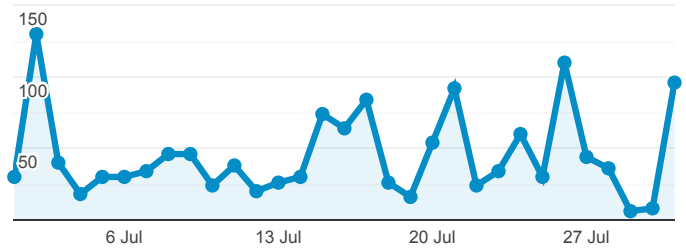

6.93
Avg for View: 6.49 (6.75%)

Average duration per visit

00:03:20
Avg for View: 00:02:31 (32.62%)

Top downloads

Event Action	Users
17 July 2020 web only	13
24 July 2020 web only	10
03 July 2020 web only	9
10 July 2020 web only	9
31 July 2020 web only	7
26 June web only	6
Extraordinary BPC meeting 24 June 2020	6
19 June web only	5
12 June web only	4
BPC meeting 09 March 2020	4

Daily page views

● Page Views

Daily users

● Users