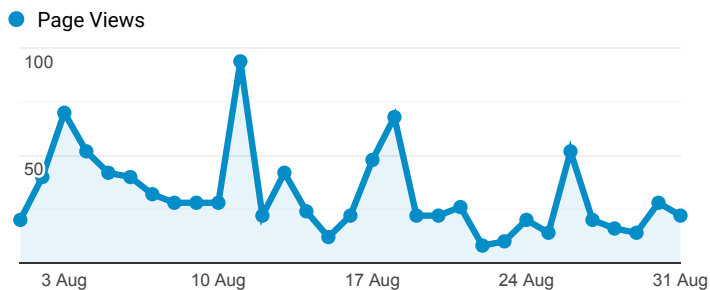

5.60
Avg for View: 6.29 (-10.88%)

Average duration per visit

00:01:52
Avg for View: 00:02:25 (-22.67%)

Top downloads

Event Action	Users
31 July 2020 web only	29
24 July 2020 web only	4
Extraordinary BPC meeting 24 June 2020	3
July 2020	3
03 July 2020 web only	2
17 July 2020 web only	2
February 2020	2
July August 2019	2
10 July 2020 web only	1
28 May 2020 web only	1

Daily page views

Daily users