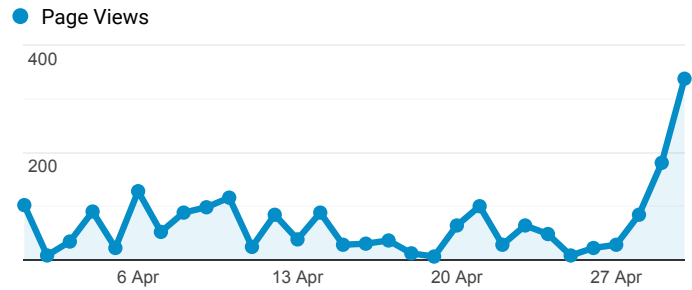

## Average duration per visit

**00:03:02**  
Avg for View: 00:02:23 (27.08%)

## Daily page views