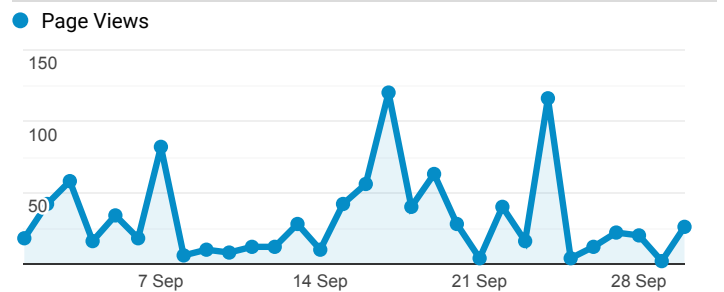

6.80
Avg for View: 6.50 (4.61%)

Average duration per visit

00:01:55
Avg for View: 00:02:29 (-22.78%)

Top downloads

Event Action	Users
September 2020	13
BPCmeeting 21 September 2020	6
Extraordinary BPC meeting 24 June 2020	3
Annual Risk and Condition Assessment and Action List May 2018	2
Brattleby Emergency Plan August 2020	2
12 June web only	1
22 May 2020 web only	1
31 July 2020 web only	1
5 June web only	1
Annual risk assessment and action list	1

Daily page views

Daily users